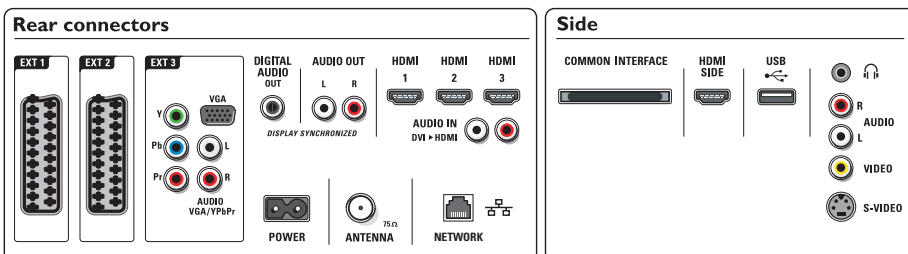

Multimedia Applications

- **Multimedia connections:** Ethernet-UTP5, USB
- **Playback Formats:** MP3, Slideshow files (.alb), JPEG Still pictures, MPEG1, MPEG2

Tuner/Reception/Transmission

- **Aerial Input:** 75 ohm coaxial (IEC75)
- **TV system:** DVB COFDM 2K/8K
- **Video Playback:** NTSC, SECAM, PAL
- **DVB:** DVB Terrestrial *, DVB-T MPEG4*, DVB-C MPEG4*
- **Tuner bands:** Hyperband, S-Channel, UHF, VHF

Connectivity

- **Ext 1 Scart:** Audio L/R, CVBS in/out, RGB
- **Ext 2 Scart:** Audio L/R, CVBS in/out, RGB
- **Ext 3:** YPbPr, Audio L/R in, VGA PC-in
- **Ext 4:** HDMI v1.3
- **Ext 5:** HDMI v1.3
- **Ext 6:** HDMI v1.3
- **HDMI-control (CEC features):** One touch play, System audio control, System standby
- **Front / Side connections:** HDMI v1.3, S-video in, CVBS in, Audio L/R in, Headphone out, USB
- **PC network link:** DLNA certified
- **Other connections:** Analog audio Left/Right out, S/PDIF out (coaxial), Common Interface

Accessories

- **Included Accessories:** Tabletop swivel stand, RF antenna cable, Power cord, Quick start guide, User Manual, Warranty certificate, Remote Control, Batteries for remote control

Issue date 2008-08-11